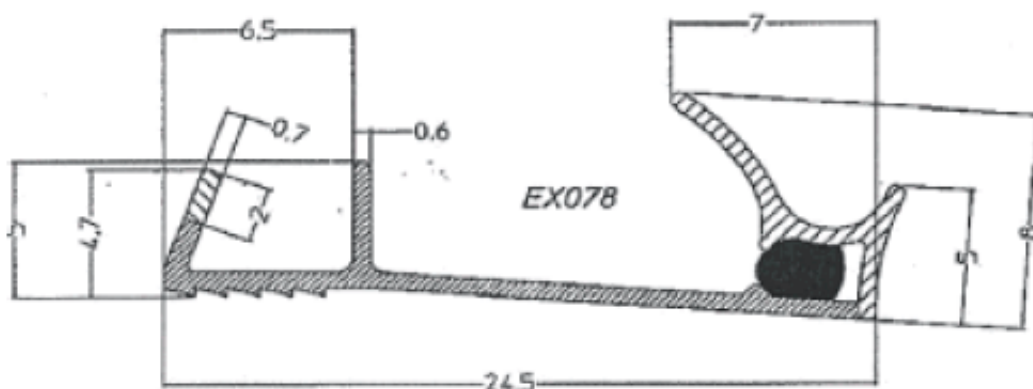

EX078

Schlegel Germany GmbH Bredowstrasse 33, 22113 Hamburg Deutschland
Tel: +49 407 33 290 Fax: +49 407 332 9219 email: schlegelde@schlegel.eu.com www.schlegel.com www.grouphomesafe.com

SSchlegel Bvba, Rochesterlaan 4, B-8470 Gistel, Belgium
Tel: +32 59 270 300 Fax: +32 59 270 345 e:Mail: schlegelbe@schlegel.eu.com www.schlegel.com www.grouphomesafe.com