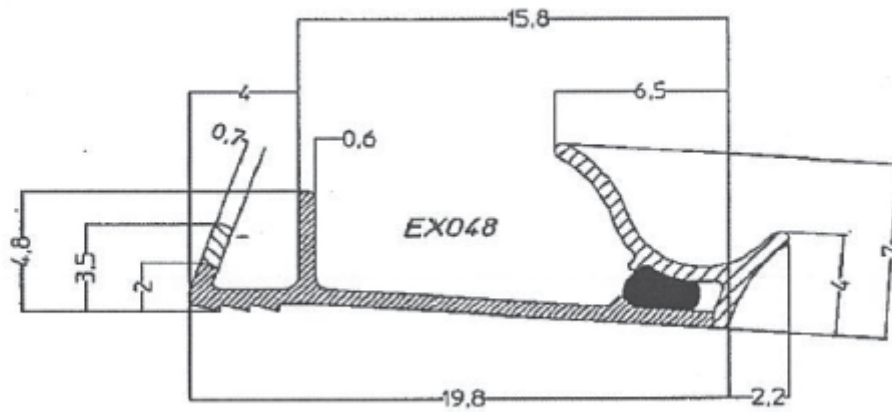

EX048

EX054

Schlegel Germany GmbH Bredowstrasse 33, 22113 Hamburg Deutschland
Tel: +49 407 33 290 Fax: +49 407 332 9219 email: schlegelde@schlegel.eu.com www.schlegel.com www.grouphomesafe.com

SSchlegel Bvba, Rochesterlaan 4, B-8470 Gistel, Belgium
Tel: +32 59 270 300 Fax: +32 59 270 345 e:Mail: schlegelbe@schlegel.eu.com www.schlegel.com www.grouphomesafe.com