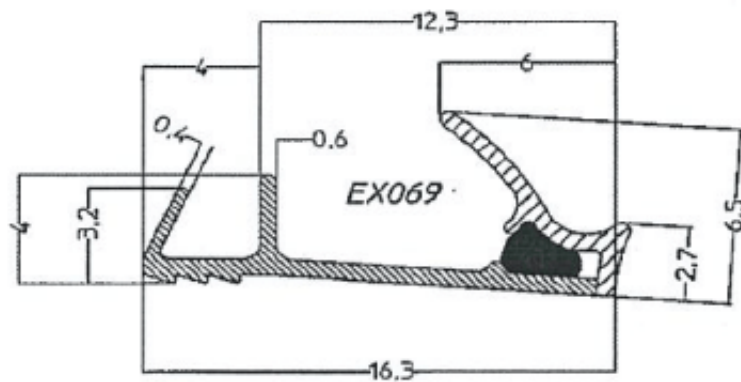

Schlegel Germany GmbH Bredowstrasse 33, 22113 Hamburg Deutschland
Tel: +49 407 33 290 Fax: +49 407 332 9219 email: schlegelde@schlegel.eu.com www.schlegel.com www.grouphomesafe.com

SSchlegel Bvba, Rochesterlaan 4, B-8470 Gistel, Belgium
Tel: +32 59 270 300 Fax: +32 59 270 345 e:Mail: schlegelbe@schlegel.eu.com www.schlegel.com www.grouphomesafe.com