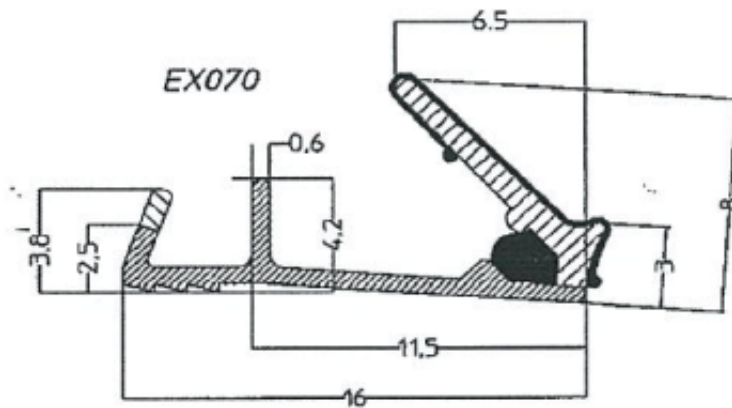

EX070

with protection foil