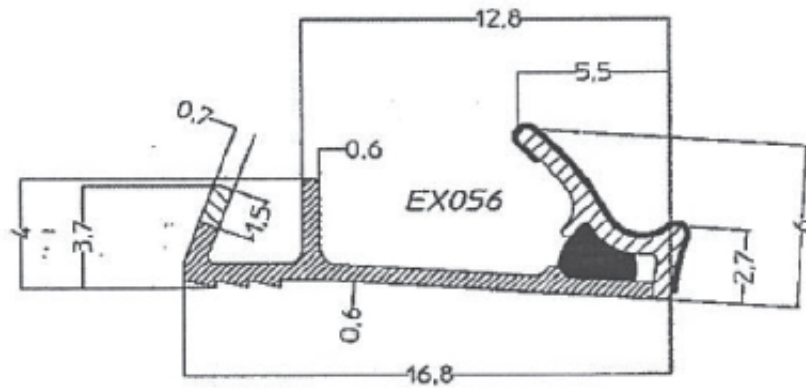

EX056

with protection foil