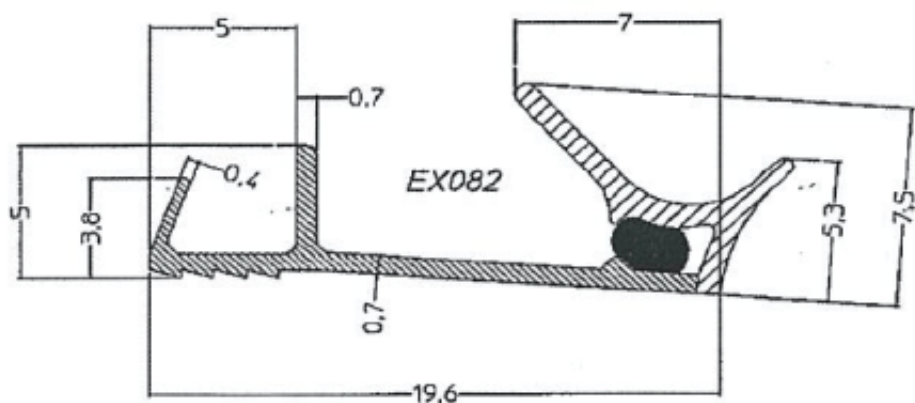

EX079

EX082

Schlegel Germany GmbH Bredowstrasse 33, 22113 Hamburg Deutschland
Tel: +49 407 33 290 Fax: +49 407 332 9219 email: schlegelde@schlegel.eu.com www.schlegel.com www.grouphomesafe.com

SSchlegel Bvba, Rochesterlaan 4, B-8470 Gistel, Belgium
Tel: +32 59 270 300 Fax: +32 59 270 345 e:Mail: schlegelbe@schlegel.eu.com www.schlegel.com www.grouphomesafe.com