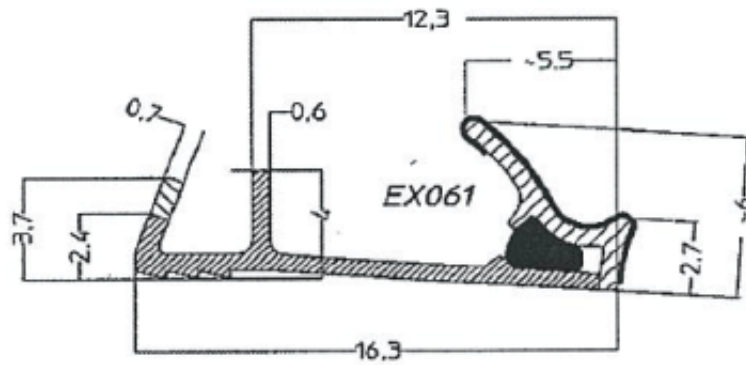

EX061

with protection foil