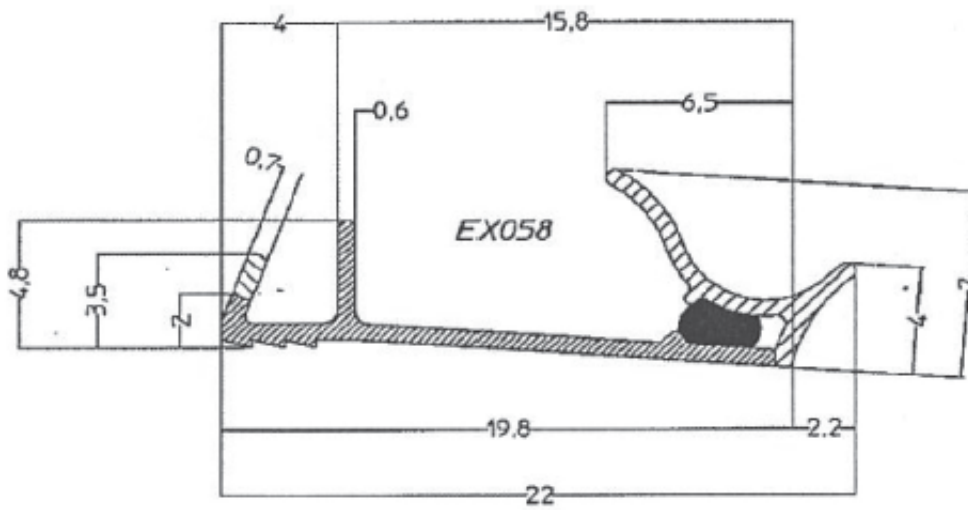

EX058

Schlegel Germany GmbH Bredowstrasse 33, 22113 Hamburg Deutschland
Tel: +49 407 33 290 Fax: +49 407 332 9219 email: schlegelde@schlegel.eu.com www.schlegel.com www.grouphomesafe.com

SSchlegel Bvba, Rochesterlaan 4, B-8470 Gistel, Belgium
Tel: +32 59 270 300 Fax: +32 59 270 345 e:Mail: schlegelbe@schlegel.eu.com www.schlegel.com www.grouphomesafe.com