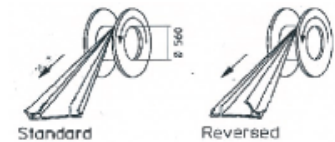

Product name	Extruded, Rigid profile + NovaSeal foam
Shape Reference nr	See product range pages for readily available shapes and reference nrs other shapes and tailormade shapes, available on request.
Product Description	Rigid profile with barb for kerf slot combined with a soft type sealing part and a foamseal for added durable sealing.
Application	Compression weatherseal for internal and external wood doors and windows
Materials	Profile body: Rigid, extruded 100% polypropylene with soft type tip for easy insertion Active seal: Soft smooth shaped elastic type. Novaseal: Poly-urethane foam, acting as support for the type seal and acoustic sealing
Protection	Some shapes have easy removable foil applied for protection when treating window or door framework Protection foil: blue colour, co-extruded with profile
Colours	Light Oak/Beige, Ochre RAL8001, White, Black, Grey, Dark brown Other colours available on request NovaSeal foam: Grey only
Packaging	Coiled and boxed. Ex: 250m/coil, 2*250m/box. Depending on the profile dimensions. Option: Coiling can be standard or reversed Option: Coils stacked unboxed on pallets Option: Large volume coils Ex: 900m/coil Option Reel centre hole diameter 28mm
Ordering	Profile shape: Ex-ref. nr and colour + packaging Example: "EX061 Light Oak, standard coiling, unboxed on pallet"