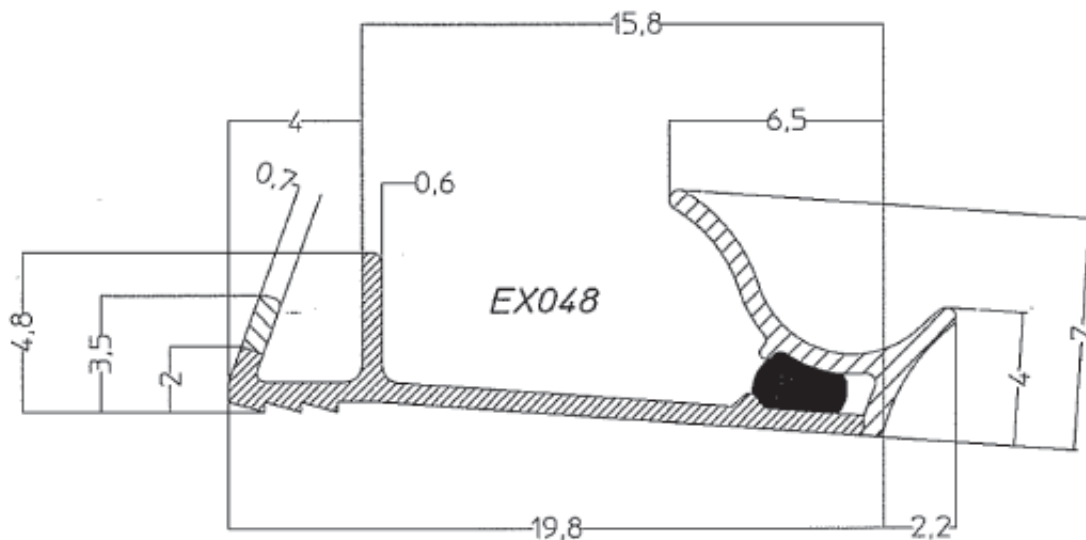

Extruded Seals

[TIMBER WINDOWS AND DOORS]

Novaseal, Lozaron

Schlegel Germany GmbH Bredowstrasse 33, 22113 Hamburg Deutschland
Tel: +49 407 33 290 Fax: +49 407 332 9219 email: schlegelde@schlegel.eu.com www.schlegel.com www.grouphomesafe.com

SSchlegel Bvba, Rochesterlaan 4, B-8470 Gistel, Belgium
Tel: +32 59 270 300 Fax: +32 59 270 345 e-Mail: schlegelbe@schlegel.eu.com www.schlegel.com www.grouphomesafe.com