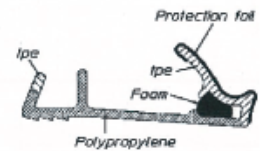

Product name	Extruded, Rigid profile + NovaSeal foam
Shape Reference nr	See product range pages for readily available shapes and reference nrs other shapes and tailormade shapes, available on request.
Product Description	Rigid profile with barb for kerf slot combined with a soft type sealing part and a foamseal for added durable sealing.
Application	Compression weatherseal for internal and external wood doors and windows
Materials	Profile body: Rigid, extruded 100% polypropylene with soft type tip for easy insertion Active seal: Soft smooth shaped elastic type. Novaseal: Poly-urethane foam, acting as support for the type seal and acoustic sealing
Protection	Some shapes have easy removable foil applied for protection when treating window or door framework Protection foil: blue colour, co-extruded with profile
Colours	Light Oak/Beige, Ochre RAL8001, White, Black, Grey, Dark brown Other colours available on request NovaSeal foam: Grey only
Packaging	Coiled and boxed. Ex: 250m/coil, 2*250m/box. Depending on the profile dimensions. Option: Coiling can be standard or reversed Option: Coils stacked unboxed on pallets Option: Large volume coils Ex: 900m/coil Option Reel centre hole diameter 28mm
Ordering	Profile shape: Ex-ref. nr and colour + packaging Example: "EX061 Light Oak, standard coiling, unboxed on pallet"