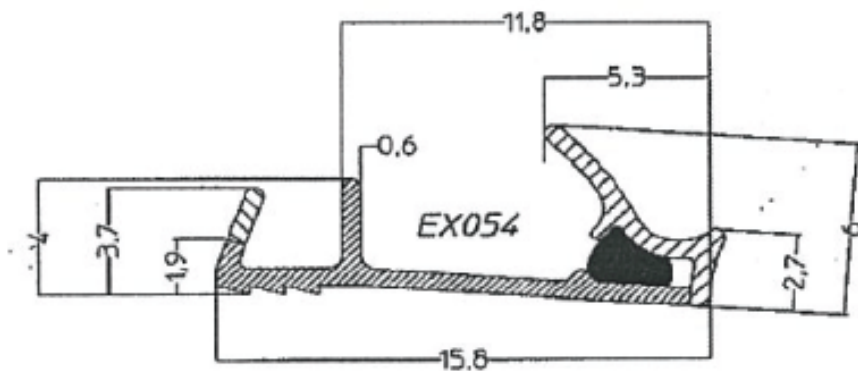

EX054

Schlegel Germany GmbH Bredowstrasse 33, 22113 Hamburg Deutschland
Tel: +49 407 33 290 Fax: +49 407 332 9219 email: schlegelde@schlegel.eu.com www.schlegel.com www.grouphomesafe.com

SSchlegel Bvba, Rochesterlaan 4, B-8470 Gistel, Belgium
Tel: +32 59 270 300 Fax: +32 59 270 345 e:Mail: schlegelbe@schlegel.eu.com www.schlegel.com www.grouphomesafe.com