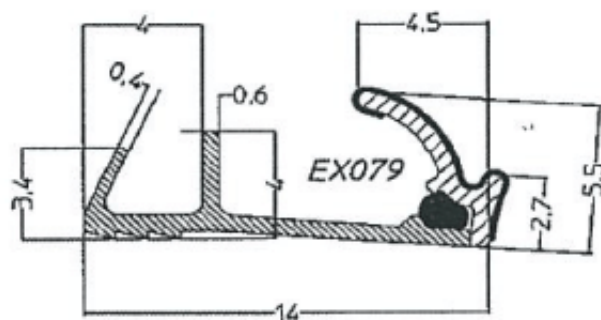

EX079

EX082

Schlegel Germany GmbH Bredowstrasse 33, 22113 Hamburg Deutschland
Tel: +49 407 33 290 Fax: +49 407 332 9219 email: schlegelde@schlegel.eu.com www.schlegel.com www.grouphomesafe.com

SSchlegel Bvba, Rochesterlaan 4, B-8470 Gistel, Belgium
Tel: +32 59 270 300 Fax: +32 59 270 345 e:Mail: schlegelbe@schlegel.eu.com www.schlegel.com www.grouphomesafe.com